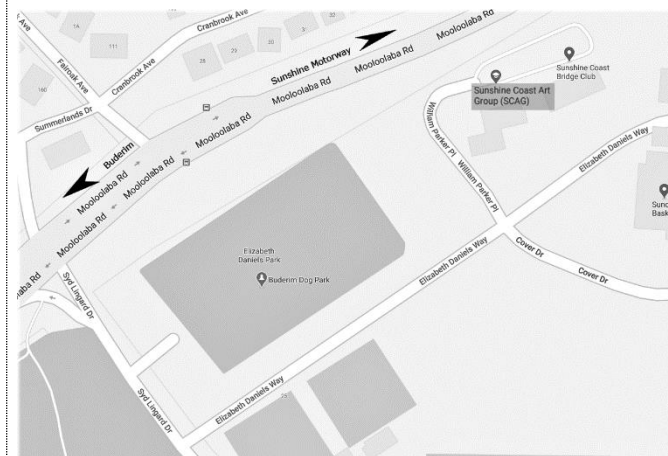

Where are we? Our studios are located at:
1 William Parker Place, Buderim Qld 4556

Directions:

Turn into Syd Lingard Drive (towards Buderim Hospital), first turn left into Elizabeth Daniels Way (before Bowls Club) then left into William Parker Place and you have arrived!